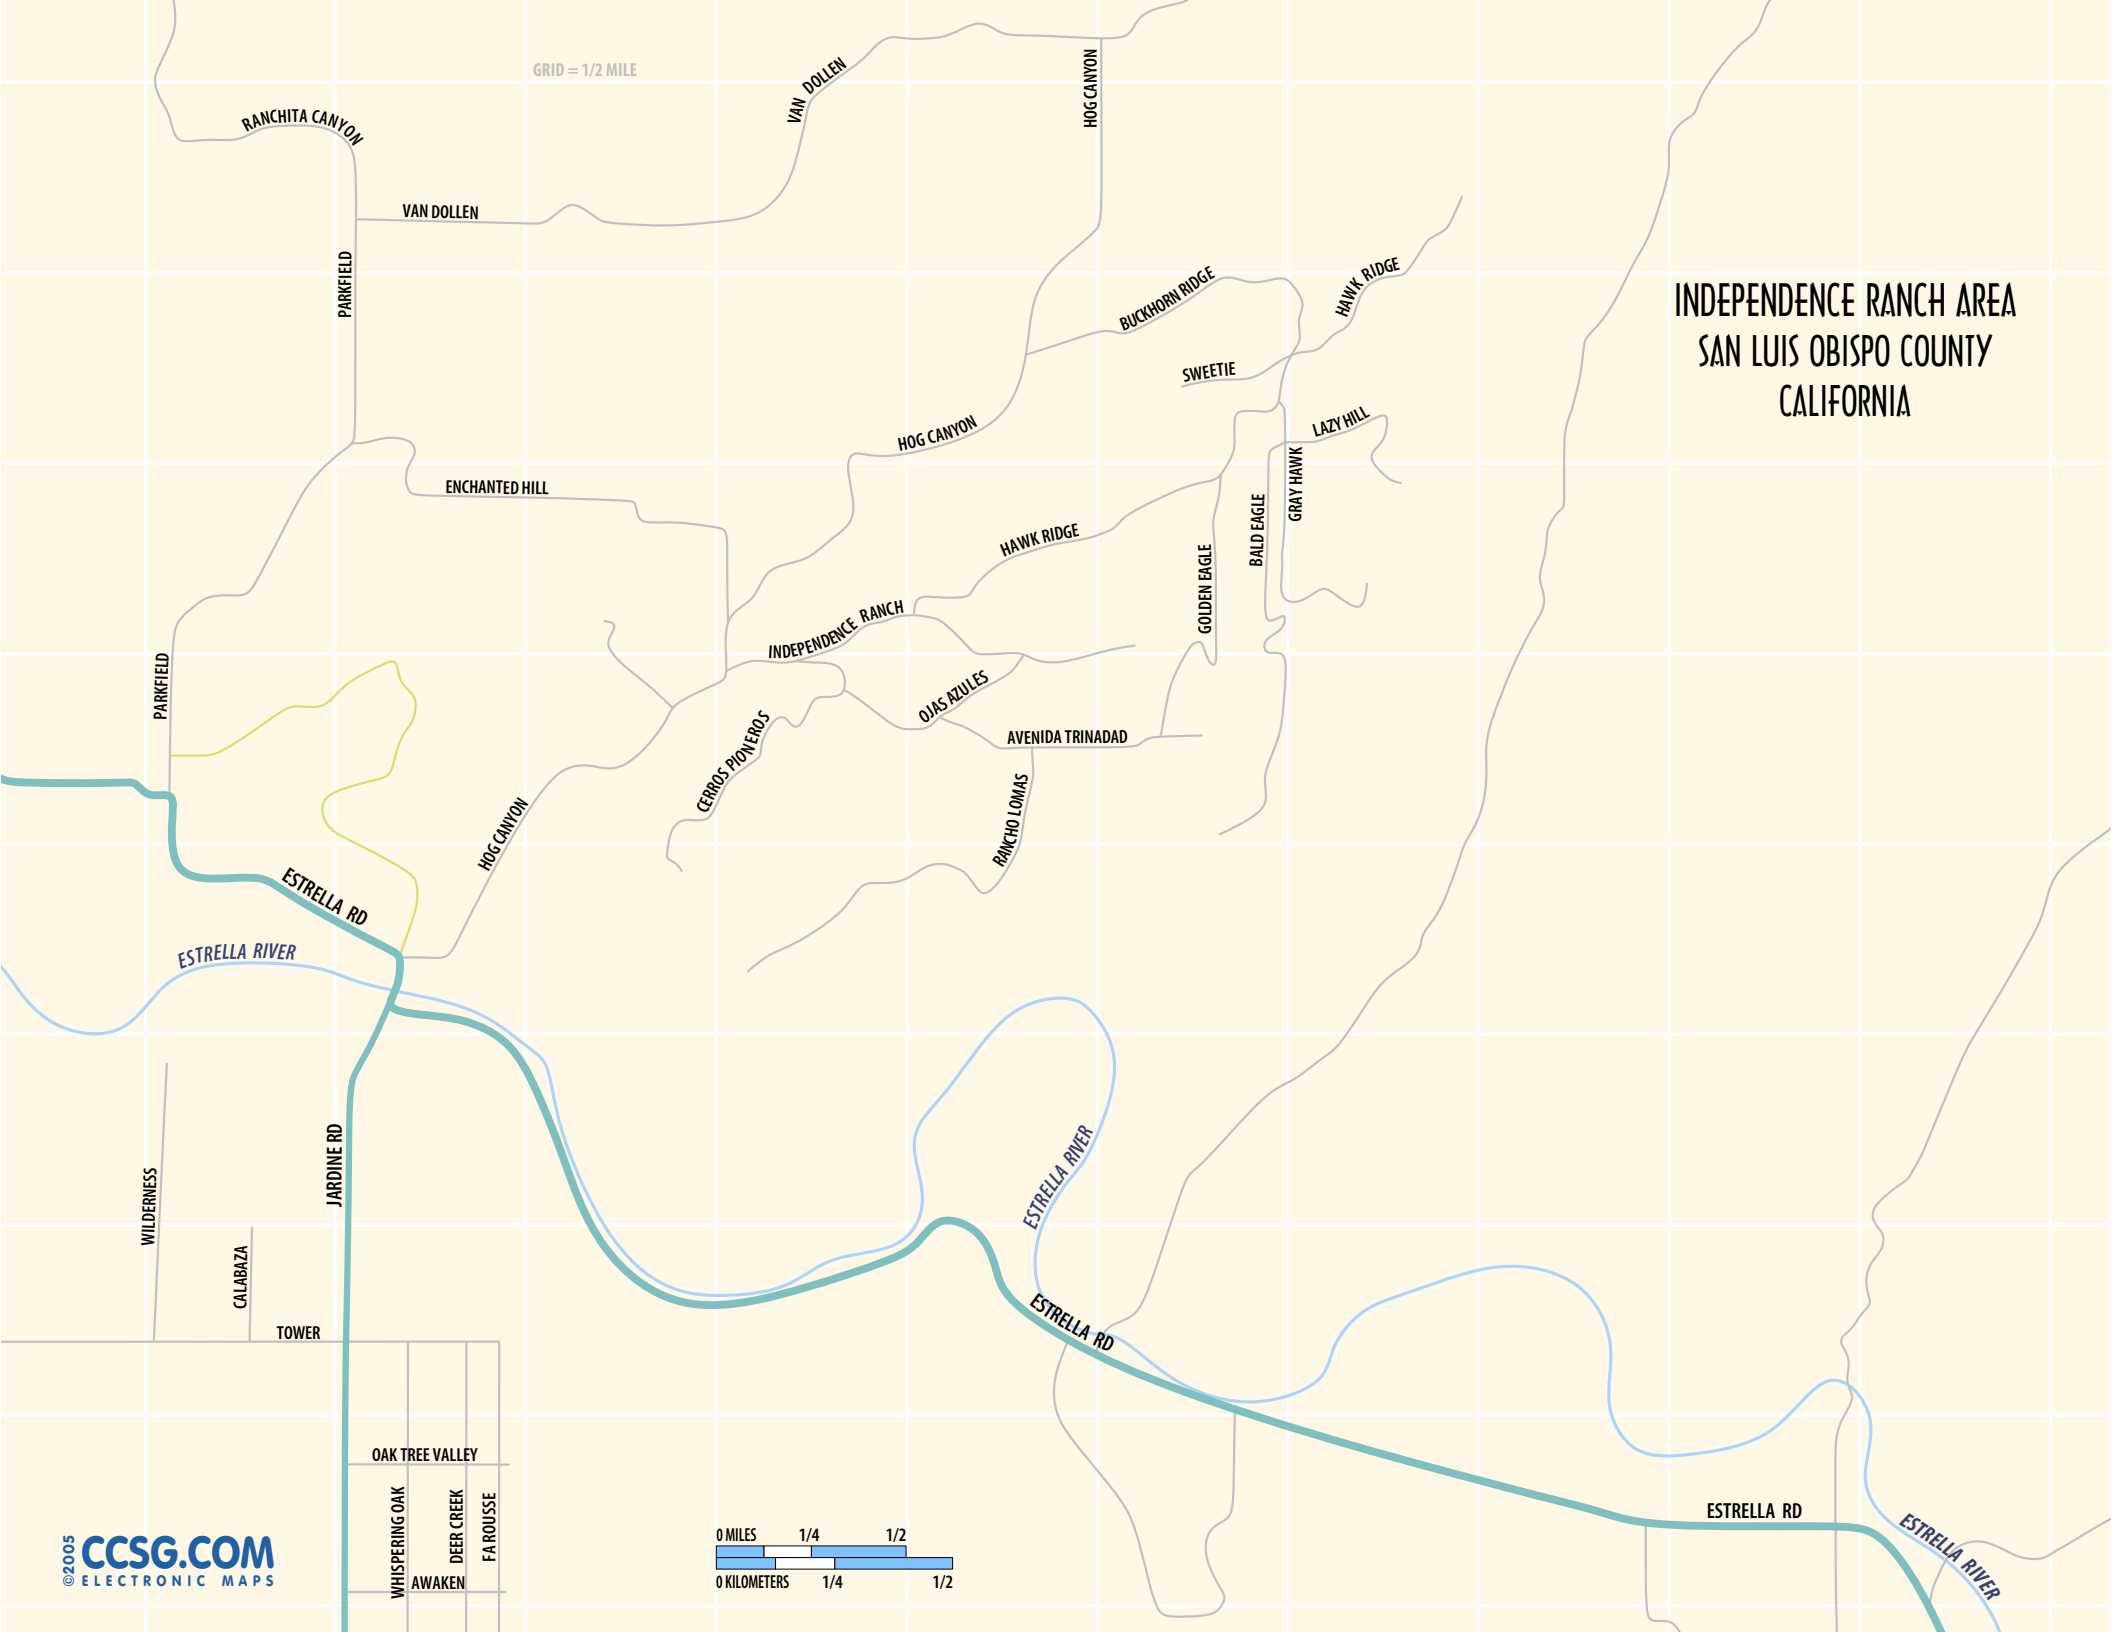

INDEPENDENCE RANCH AREA
SAN LUIS OBISPO COUNTY
CALIFORNIA

GRID = 1/2 MILE

OAK TREE VALLEY	
WHISPERING OAK	DEER CREEK
AWAKEN	FAROUSSE