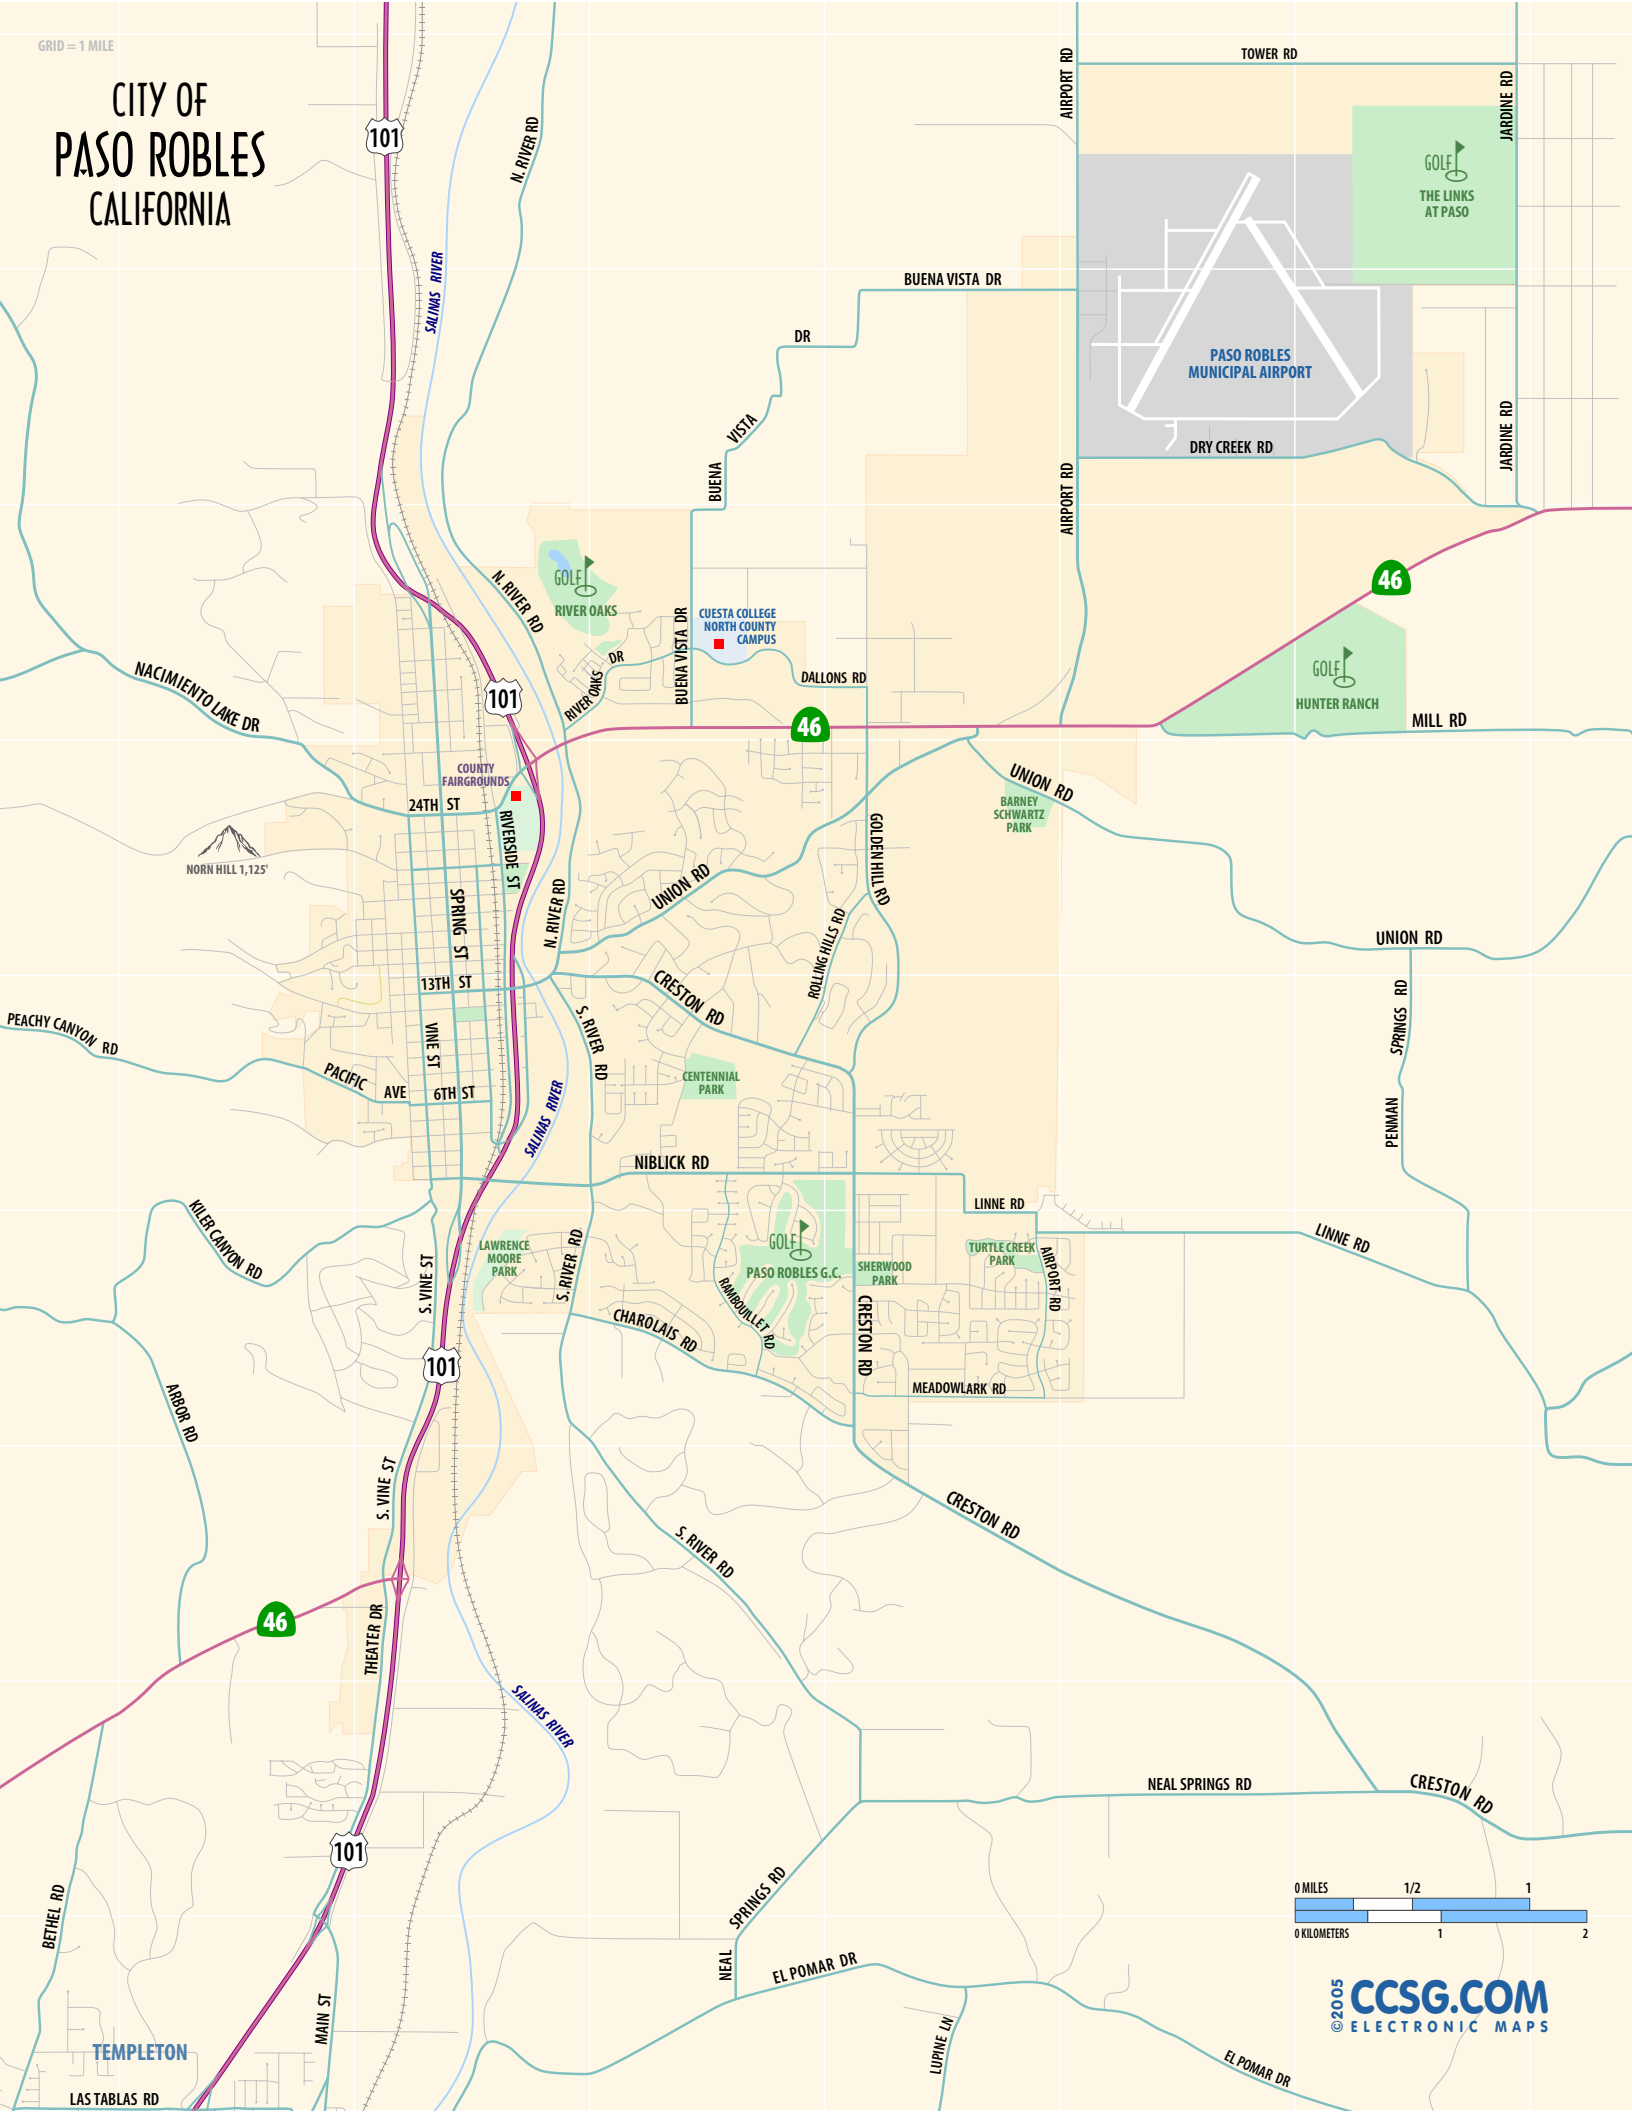

GRID = 1 MILE

CITY OF PASO ROBLES CALIFORNIA

NORN HILL 1,125'

©2005 **CCSG.COM**
ELECTRONIC MAPS