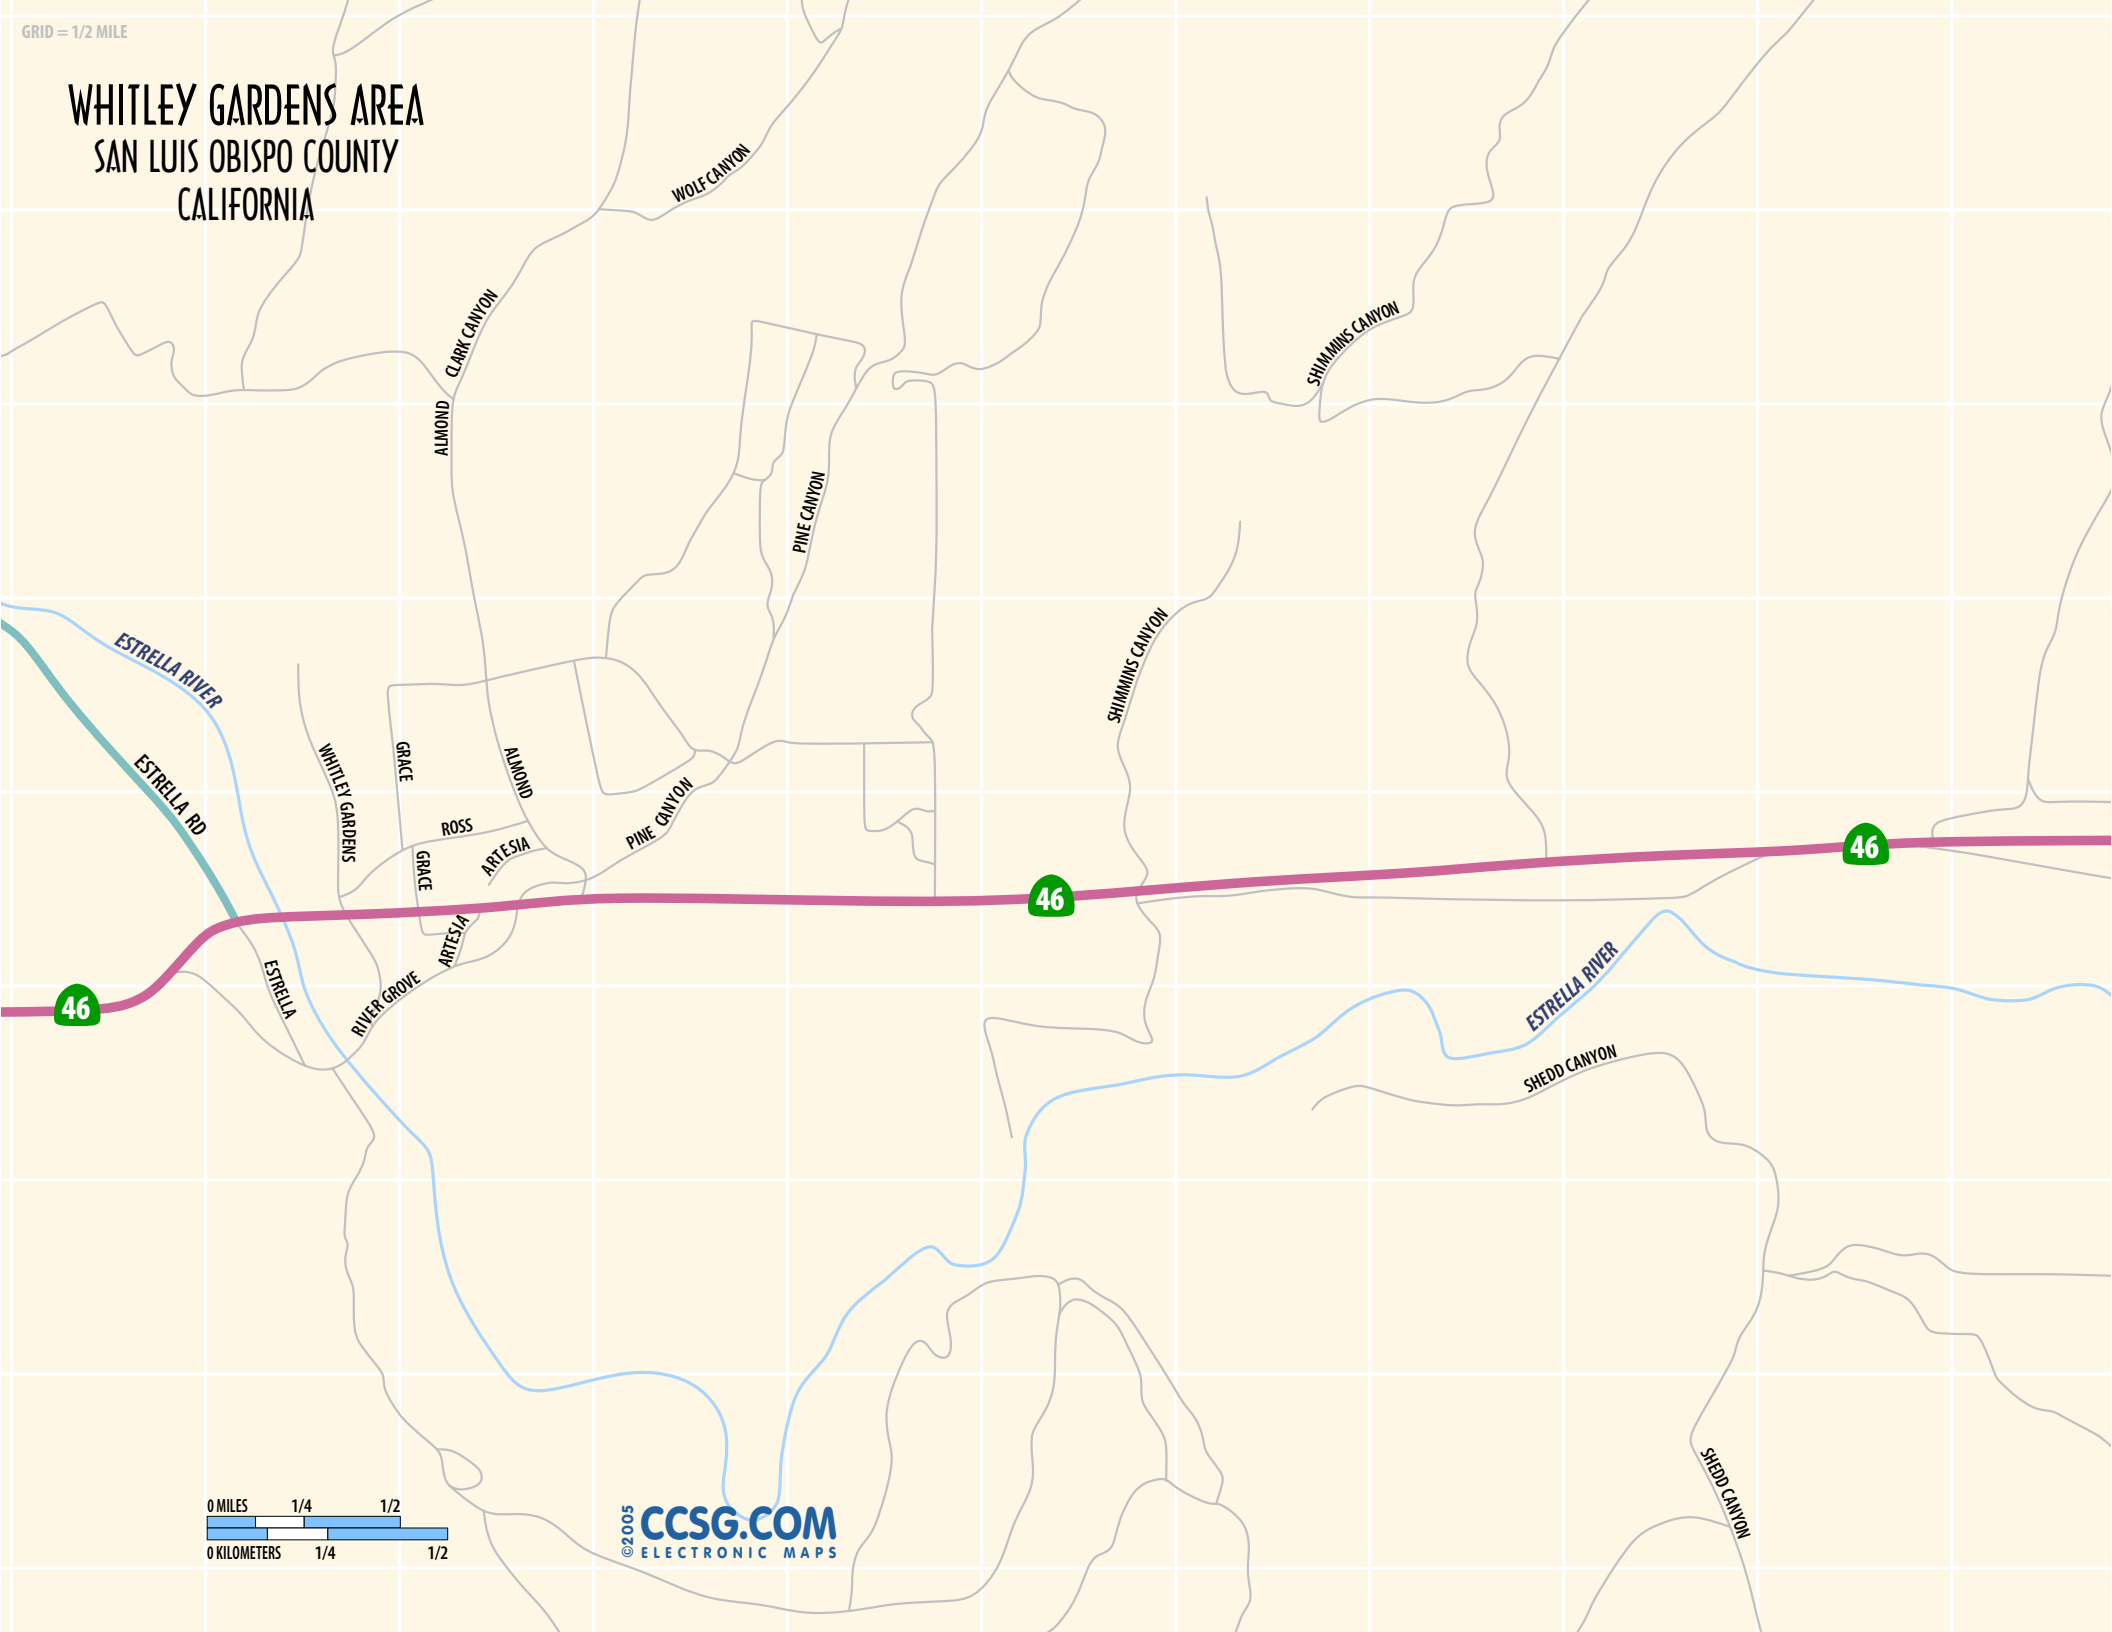

GRID = 1/2 MILE

WHITLEY GARDENS AREA SAN LUIS OBISPO COUNTY CALIFORNIA

46

46

46

©2005 **CCSG.COM**
ELECTRONIC MAPS